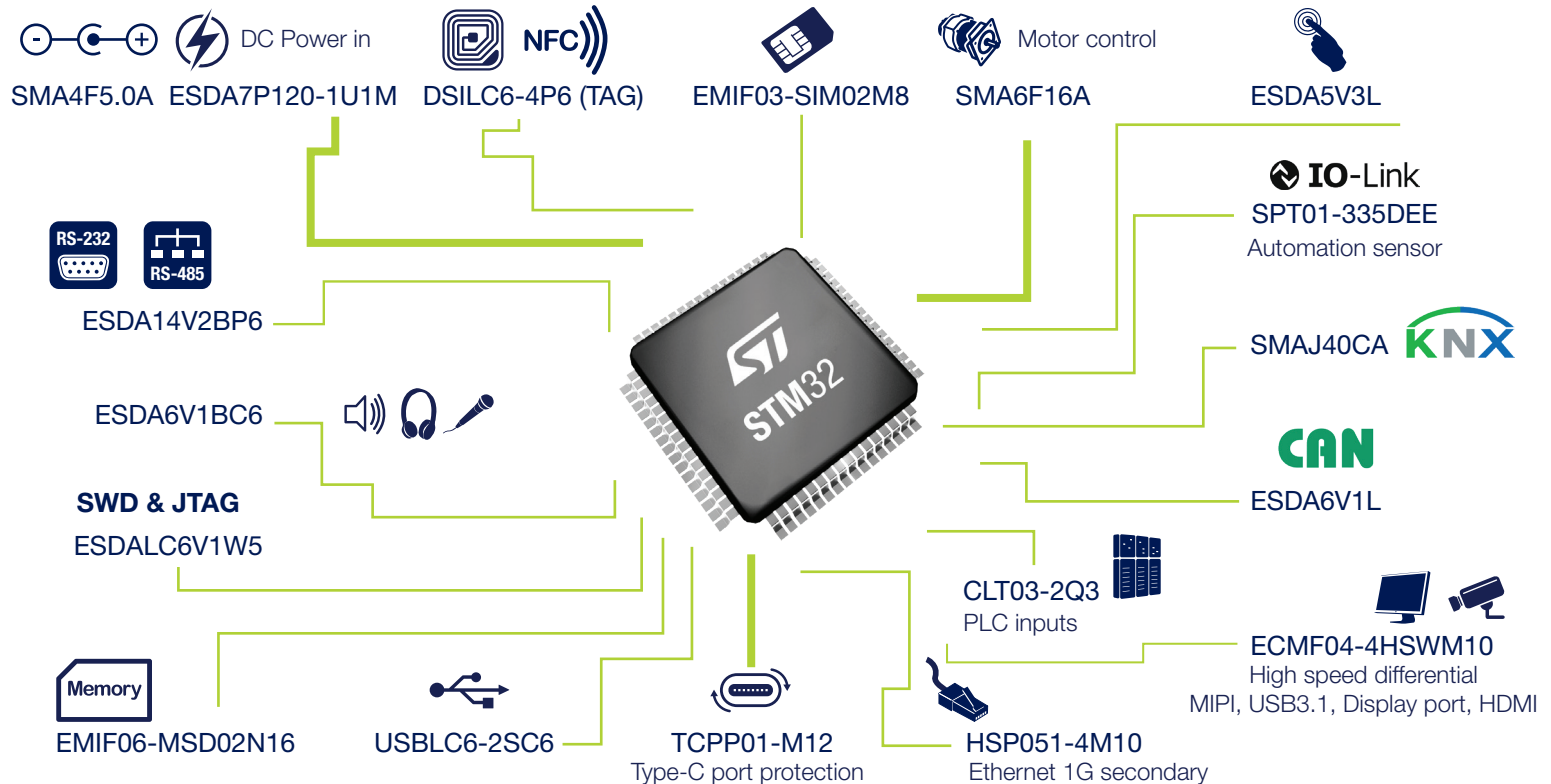

Protection and Filters around MCUs

SMA4F5.0A

USBLC6-2SC6

ESDA5V3L

ESDA7P120-1U1M

TCPPO1-M12

SPT01-335DEE

ESDA14V2BP6

HSP051-4M10

ESDA6V1L

ESDA6V1BC6

DSILC6-4P6

SMAJ40CA-TR

ESDALC6V1W5

EMIF03-SIM02M8

CLT03-2Q3