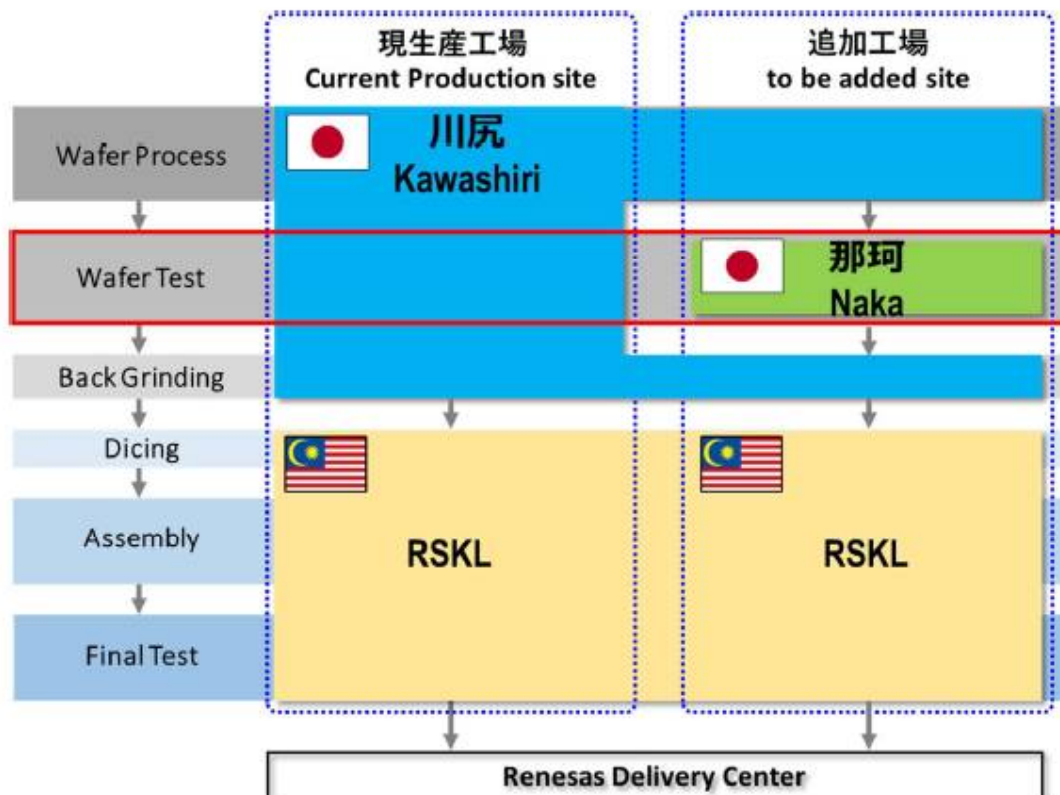

**Details of Change:**

Item		Current	After chane
Order name		No change	
Front-end process	Diffusion factory	No change (Kawashiri)	
	Design Process	No change	
	Wafer test factory	Kawashiri factory	Kawashiri, <b>Naka factory</b>
Back grind process	Back grind factory	No change (RSKL)	
Back-end process	Assembly factory	No change (RSKL)	
	Final test factory	No change (RSKL)	
	Assembly process	No change	
	PKG shape	No change	
Mark		No change	
Packing label		<b>Changed (See Packing label specification on this document)</b>	

“○” relevant “-” non applicable

**Production Flow:**

**Packing Label Specification:**

Label example for R5F10PPJCLFB#150 (F14, 100 pin, Cu-wire, Full-carton):

川尻 Kawashiri

那珂 Naka

Remark: The wafer test factory can be identified via the red characters above.