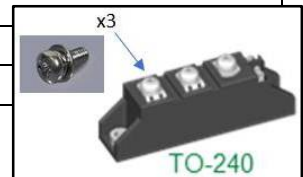

September 15th, 2021

LFPCN210915

Subject: Notice of discontinuation of screws attachment for TO-240 bipolar modules in Europe, Middle East and Africa (EMEA).

To whom it may concern,
 Littelfuse would like to inform you that the screws attachment of the Littelfuse TO-240 bipolar modules will be discontinued for deliveries in EMEA regions.

Reason for Change:

- Starting 1st July 2021, the production of TO-240 packages has been fully moved to Philippines (Lipa). Due to the limited resources of the Littelfuse EMEA warehouse, the TO-240 modules will NO longer be attached with screws as complimentary accessories for EMEA destination customers.
- The 3 M5x10 terminal screws for TO-240 were never been counted as part of the module cost for our customers. For those customers who still want to use M5x10 screws from us, it can be purchased with PN: IX500301 – Please contact your Sales contacts to get price, MOQ and lead time.

M5x10 screw dimension used in Littelfuse:

TO-240	M5x10-Z4-1-Z DIN 6900-3 Steel 4.8 galvanized combination screw with spring washer + washer	
Screws	M5x10 mm	DIN 7985
Spring lock washer	M5	DIN 6905 (Similar to DIN128A Z4)
Washer	M5	DIN 6902A (Similar to DIN12S Z1)