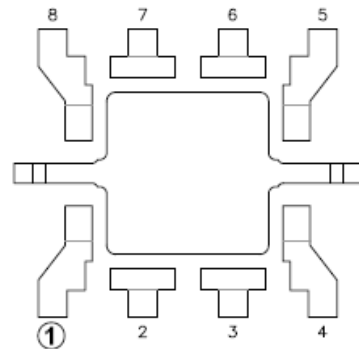

CCB 4539
Pre and Post Change Summary
PCN # JAON-04TMOL584

A Leading Provider of Smart, Connected and Secure Embedded Control Solutions

SMART | CONNECTED | SECURE

Lead frame Comparison

Pre Change

LF STRIP DENSITY: x140
LF PAD SIZE: 95x130 mils
LEAD LOCK: NO

Post Change

LF STRIP DENSITY: x320
LF PAD SIZE: 95x130 mils
LEAD LOCK: YES

LF STRIP DENSITY: x140
LF PAD SIZE: 90x90 mils
LEAD LOCK: NO

LF STRIP DENSITY: x320
LF PAD SIZE: 90x90 mils
LEAD LOCK: YES

MICROCHIP