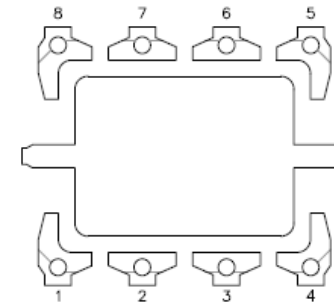

CCB 4539
Pre and Post Change Summary
PCN # JAON-04TMOL584

A Leading Provider of Smart, Connected and Secure Embedded Control Solutions

SMART | CONNECTED | SECURE

Lead frame Comparison

Pre Change

LF STRIP DENSITY: x140
LF PAD SIZE: 95x130 mils
LEAD LOCK: NO

Post Change

LF STRIP DENSITY: x320
LF PAD SIZE: 95x130 mils
LEAD LOCK: YES

LF STRIP DENSITY: x140
LF PAD SIZE: 90x90 mils
LEAD LOCK: NO

LF STRIP DENSITY: x320
LF PAD SIZE: 90x90 mils
LEAD LOCK: YES

MICROCHIP