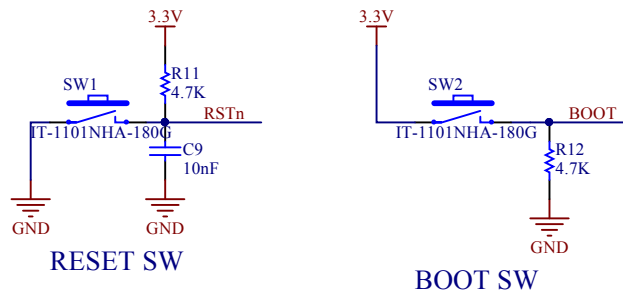

Title		
WIZwiki-W7500		
Size	Number	Revision
A4	W7500	V1.0
Date:	2015-04-27	Sheet of
File:	D:\01.Work\..01_W7500.SchDoc	Drawn By: