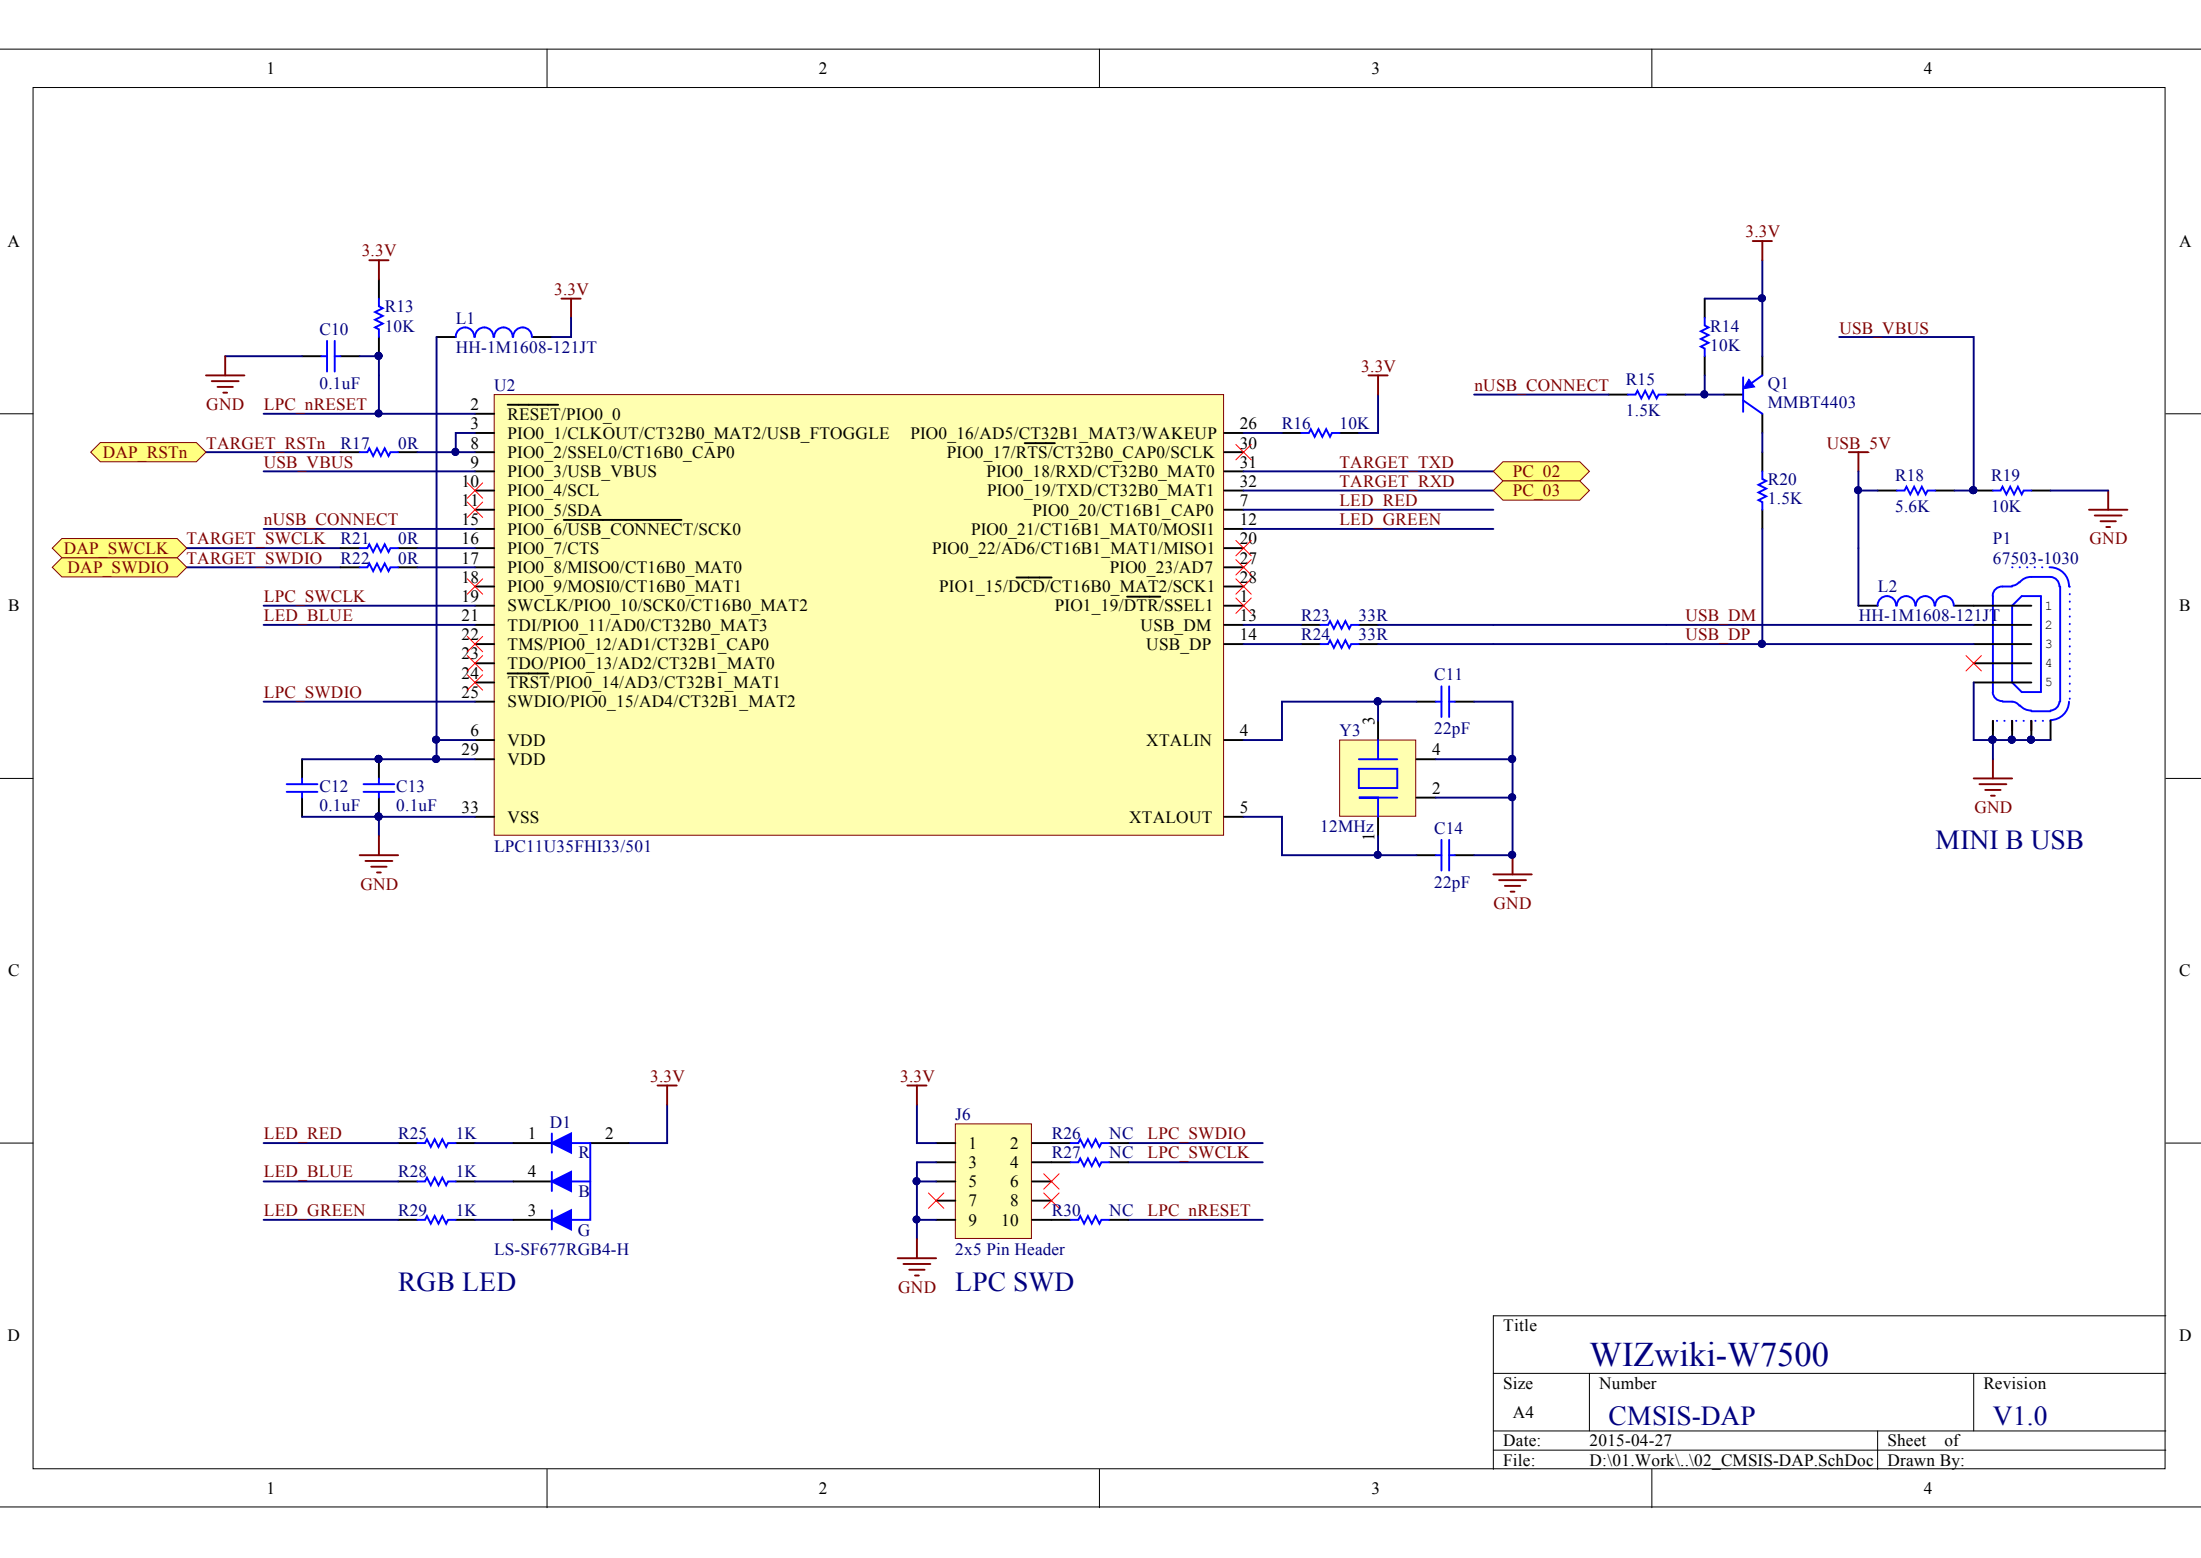

# WIZwik-W7500 Blockdiagram

Title			<b>WIZwiki-W7500</b>		
Size	Number	Revision			
A4	<b>Blockdiagram</b>	<b>V1.0</b>			
Date:	2015-04-27	Sheet of			
File:	D:\01.Work\..00_Blockdiagram.SchDoc	Drawn By:			

Title		
<b>WIZwiki-W7500</b>		
Size	Number	Revision
A4	<b>W7500</b>	<b>V1.0</b>
Date:	2015-04-27	Sheet of
File:	D:\01.Work\..01_W7500.SchDoc	Drawn By:

Title			
<b>WIZwiki-W7500</b>			
Size	Number	Revision	
A4	<b>CMSIS-DAP</b>	<b>V1.0</b>	
Date:	2015-04-27	Sheet of	
File:	D:\01.Work\..02_CMSIS-DAP.SchDoc	Drawn By:	

**PHY ADDR SETTING**

**PHY MAIN CLOCK**

Title		
<b>WIZwiki-W7500</b>		
Size	Number	Revision
A4	<b>IP101GA</b>	<b>V1.0</b>
Date:	2015-04-27	Sheet of
File:	D:\01.Work\..03_IP101GA.SchDoc	Drawn By:

1

2

3

4

A