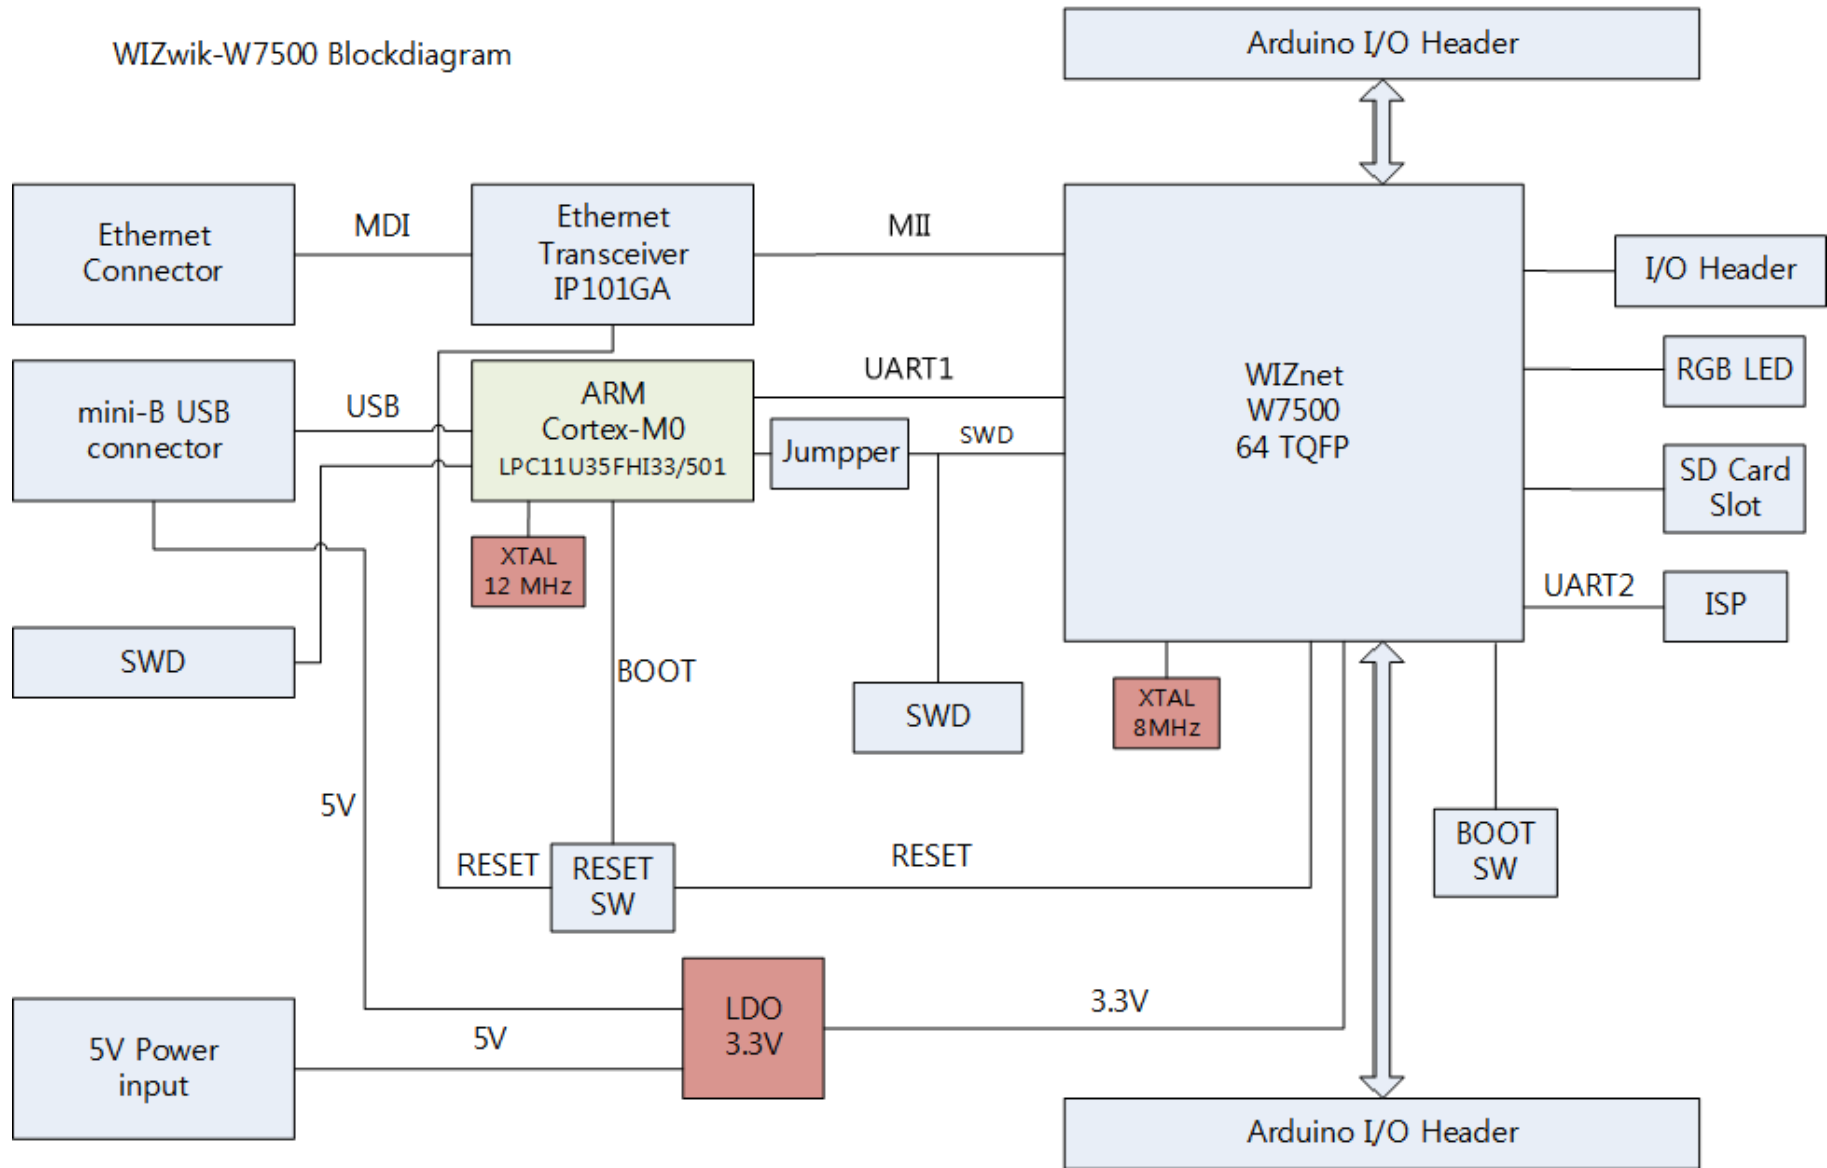

WIZwik-W7500 Blockdiagram

Title			WIZwiki-W7500		
Size	Number	Revision			
A4	Blockdiagram	V1.0			
Date:	2015-04-27	Sheet of			
File:	D:\01.Work\..00_Blockdiagram.SchDoc	Drawn By: