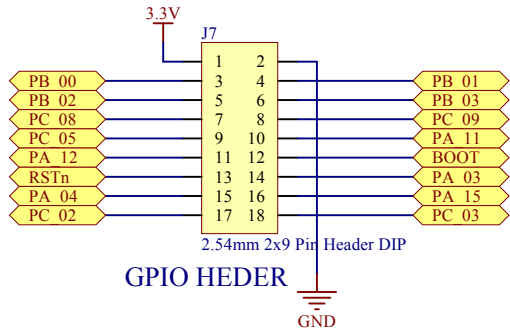

Title		
WIZwiki-W7500		
Size	Number	Revision
A4	ETC	V1.0
Date:	2015-04-27	Sheet of
File:	D:\01.Work\..04_ETC.SchDoc	Drawn By: