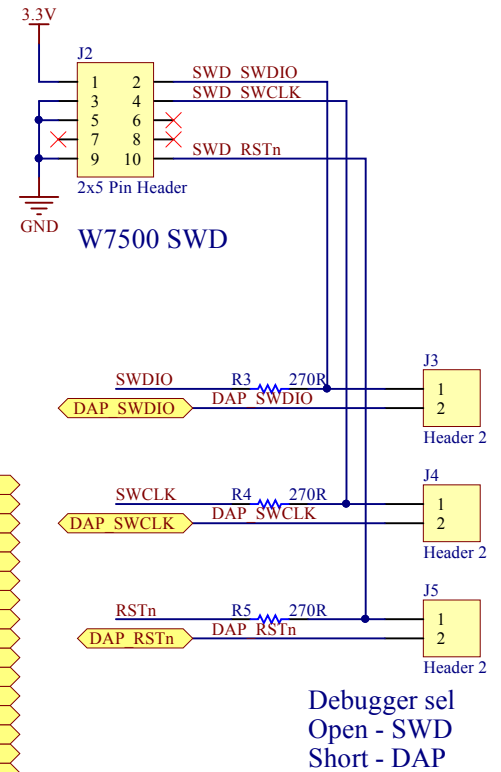

# WIZwik-W7500 Blockdiagram

Title			<b>WIZwiki-W7500</b>		
Size	Number	Revision			
A4	<b>Blockdiagram</b>	<b>V1.0</b>			
Date:	2015-04-27	Sheet of			
File:	D:\01.Work\..00_Blockdiagram.SchDoc	Drawn By:			

Title		
<b>WIZwiki-W7500</b>		
Size	Number	Revision
A4	<b>W7500</b>	<b>V1.0</b>
Date:	2015-04-27	Sheet of
File:	D:\01.Work\..01_W7500.SchDoc	Drawn By:

Title			
<b>WIZwiki-W7500</b>			
Size	Number	Revision	
A4	<b>CMSIS-DAP</b>	<b>V1.0</b>	
Date:	2015-04-27	Sheet of	
File:	D:\01.Work\..02_CMSIS-DAP.SchDoc	Drawn By:	

**PHY ADDR SETTING**

**PHY MAIN CLOCK**

Title		
<b>WIZwiki-W7500</b>		
Size	Number	Revision
A4	<b>IP101GA</b>	<b>V1.0</b>
Date:	2015-04-27	Sheet of
File:	D:\01.Work\..03_IP101GA.SchDoc	Drawn By:

1

2

3

4

A