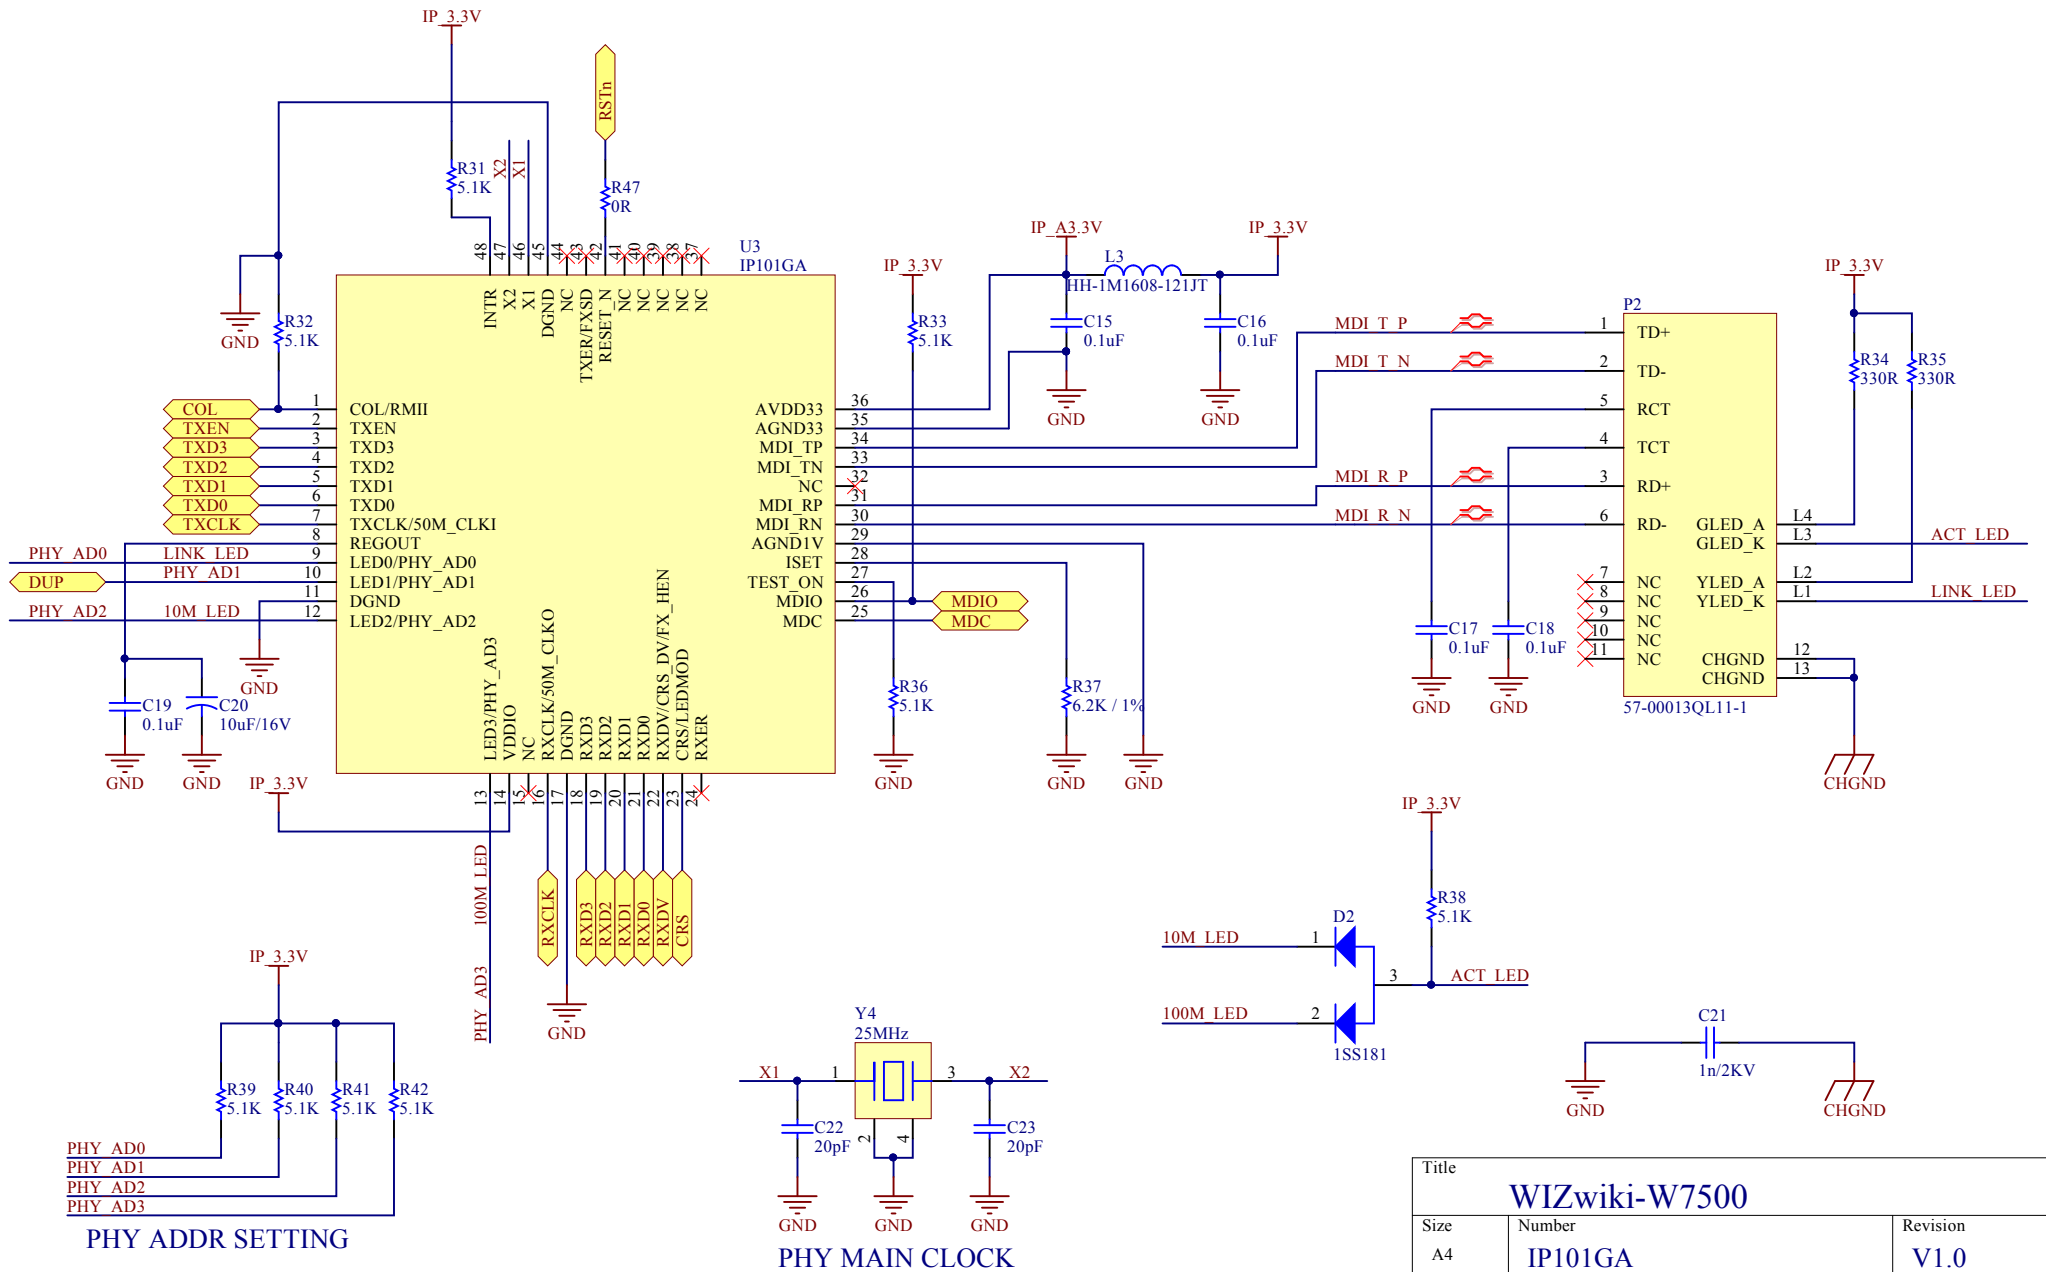

# WIZwik-W7500 Blockdiagram

Title			<b>WIZwiki-W7500</b>		
Size	Number	Revision			
A4	<b>Blockdiagram</b>	<b>V1.0</b>			
Date:	2015-04-27	Sheet of			
File:	D:\01.Work\..00_Blockdiagram.SchDoc	Drawn By:			

Title		
<b>WIZwiki-W7500</b>		
Size	Number	Revision
A4	<b>W7500</b>	<b>V1.0</b>
Date:	2015-04-27	Sheet of
File:	D:\01.Work\..01_W7500.SchDoc	Drawn By:

Title			
<b>WIZwiki-W7500</b>			
Size	Number	Revision	
A4	<b>CMSIS-DAP</b>	<b>V1.0</b>	
Date:	2015-04-27	Sheet of	
File:	D:\01.Work\..02_CMSIS-DAP.SchDoc	Drawn By:	

**PHY ADDR SETTING**

**PHY MAIN CLOCK**

Title		
<b>WIZwiki-W7500</b>		
Size	Number	Revision
A4	<b>IP101GA</b>	<b>V1.0</b>
Date:	2015-04-27	Sheet of
File:	D:\01.Work\..03_IP101GA.SchDoc	Drawn By:

1

2

3

4

A