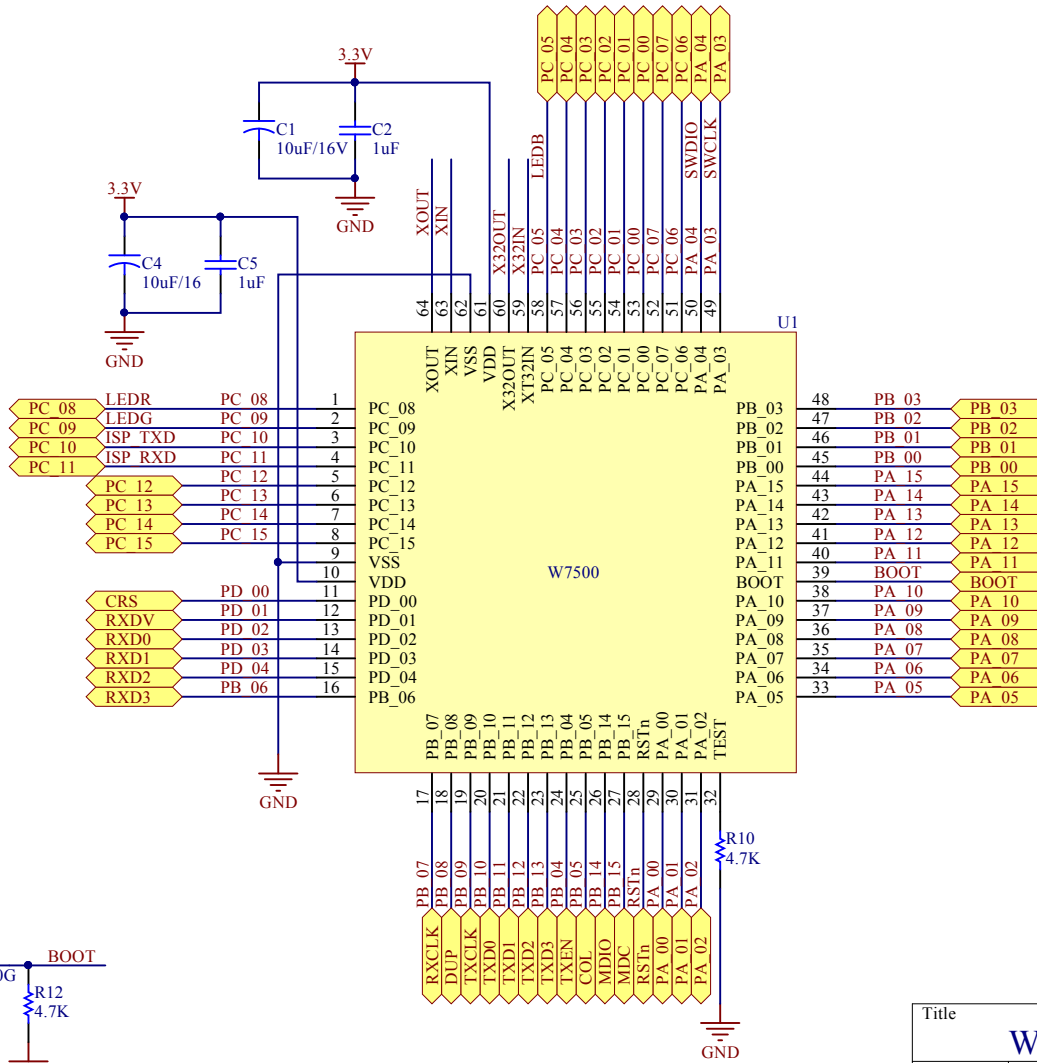

# WIZwik-W7500 Blockdiagram

Title			<b>WIZwiki-W7500</b>		
Size	Number	Revision			
A4	<b>Blockdiagram</b>	<b>V1.0</b>			
Date:	2015-04-27	Sheet of			
File:	D:\01.Work\..00_Blockdiagram.SchDoc	Drawn By:			

Title		
<b>WIZwiki-W7500</b>		
Size	Number	Revision
A4	<b>W7500</b>	<b>V1.0</b>
Date:	2015-04-27	Sheet of
File:	D:\01.Work\..01_W7500.SchDoc	Drawn By:

Title			
<b>WIZwiki-W7500</b>			
Size	Number	Revision	
A4	<b>CMSIS-DAP</b>	<b>V1.0</b>	
Date:	2015-04-27	Sheet of	
File:	D:\01.Work\..02_CMSIS-DAP.SchDoc	Drawn By:	

**PHY ADDR SETTING**

**PHY MAIN CLOCK**

Title		
<b>WIZwiki-W7500</b>		
Size	Number	Revision
A4	<b>IP101GA</b>	<b>V1.0</b>
Date:	2015-04-27	Sheet of
File:	D:\01.Work\..03_IP101GA.SchDoc	Drawn By:

1

2

3

4

A