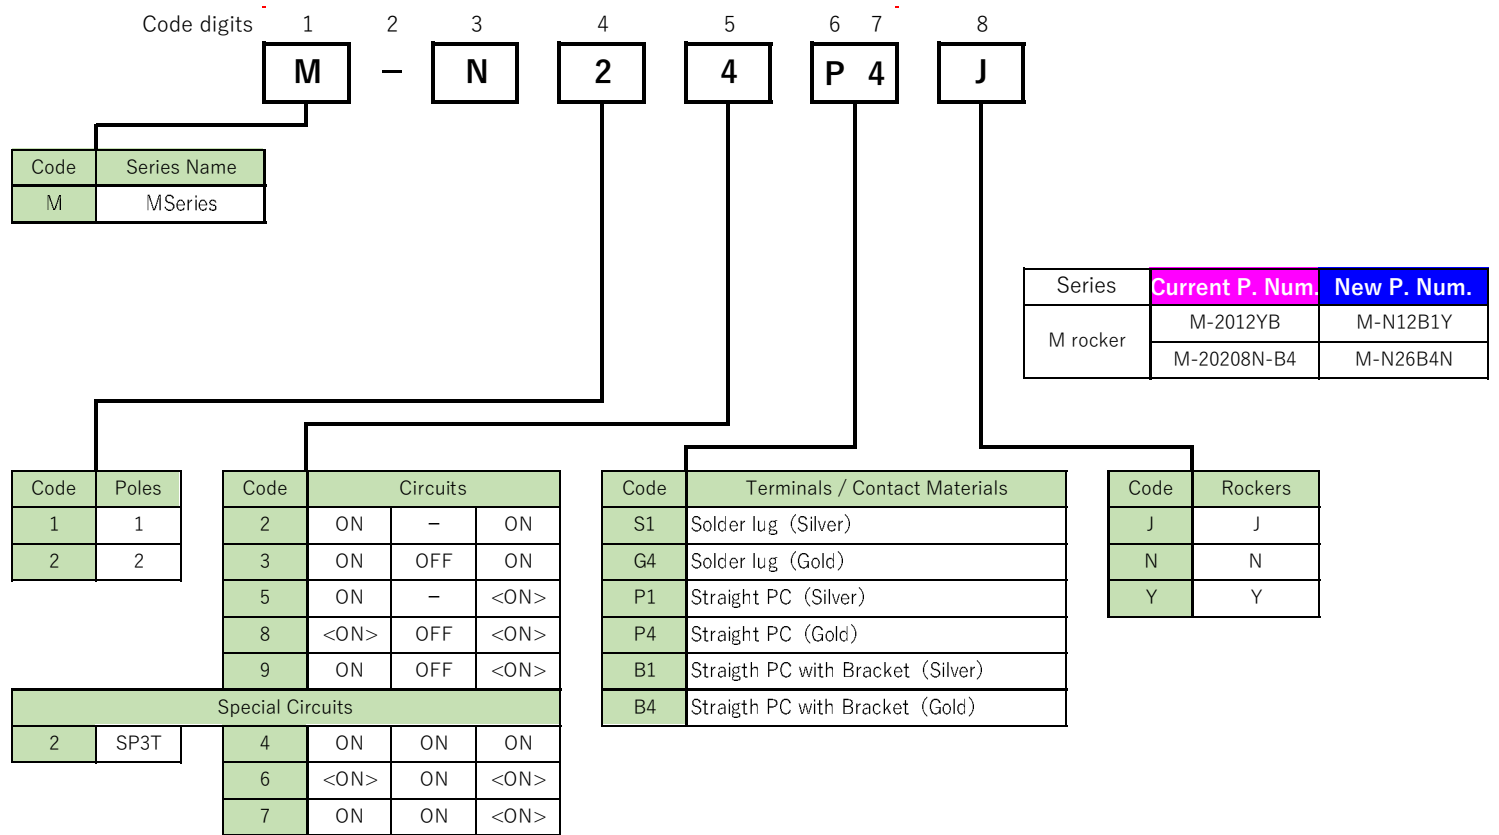

4. Structure of Part Number (3) M Rocker