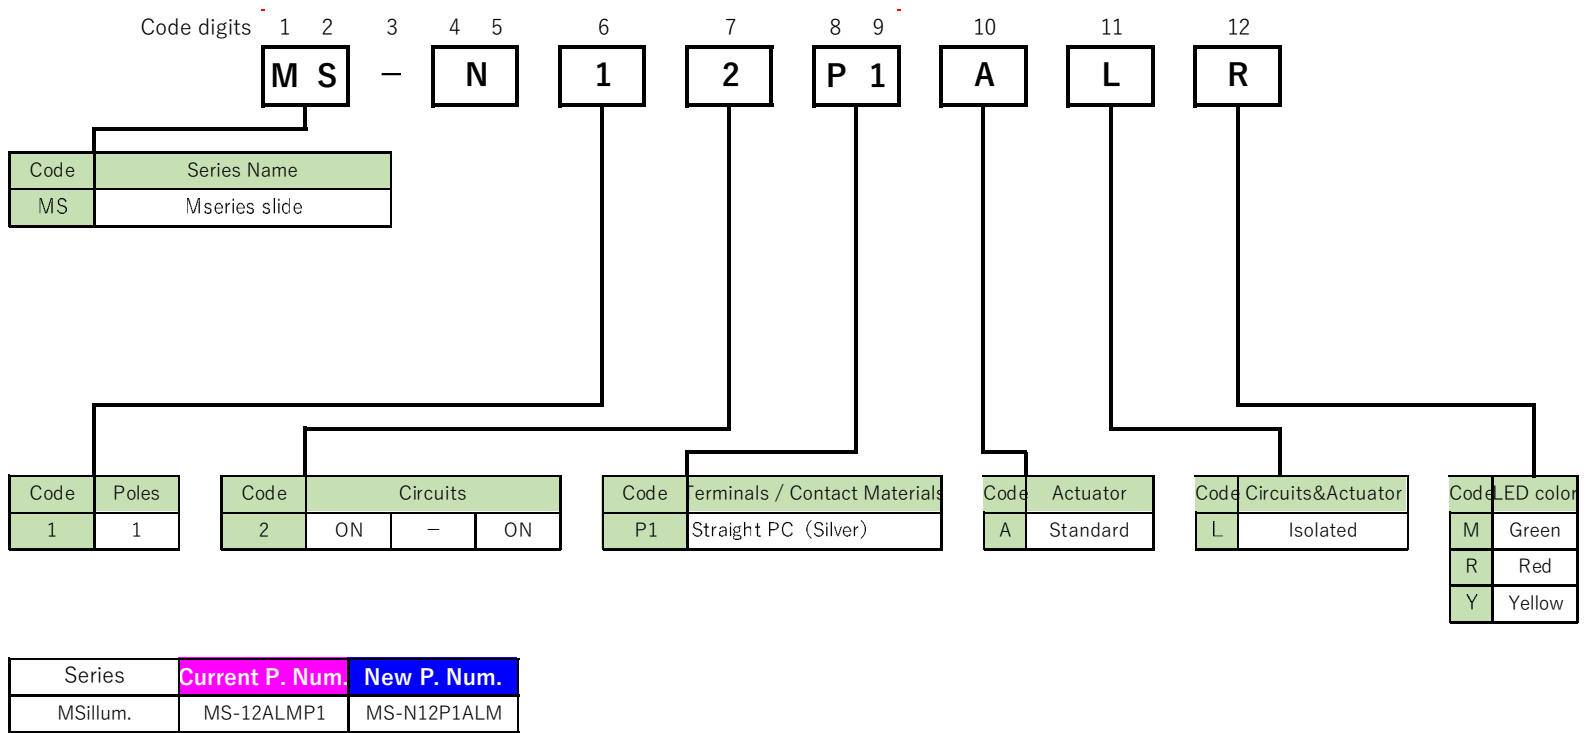

4. Structure of Part Number (8) M illuminated slide