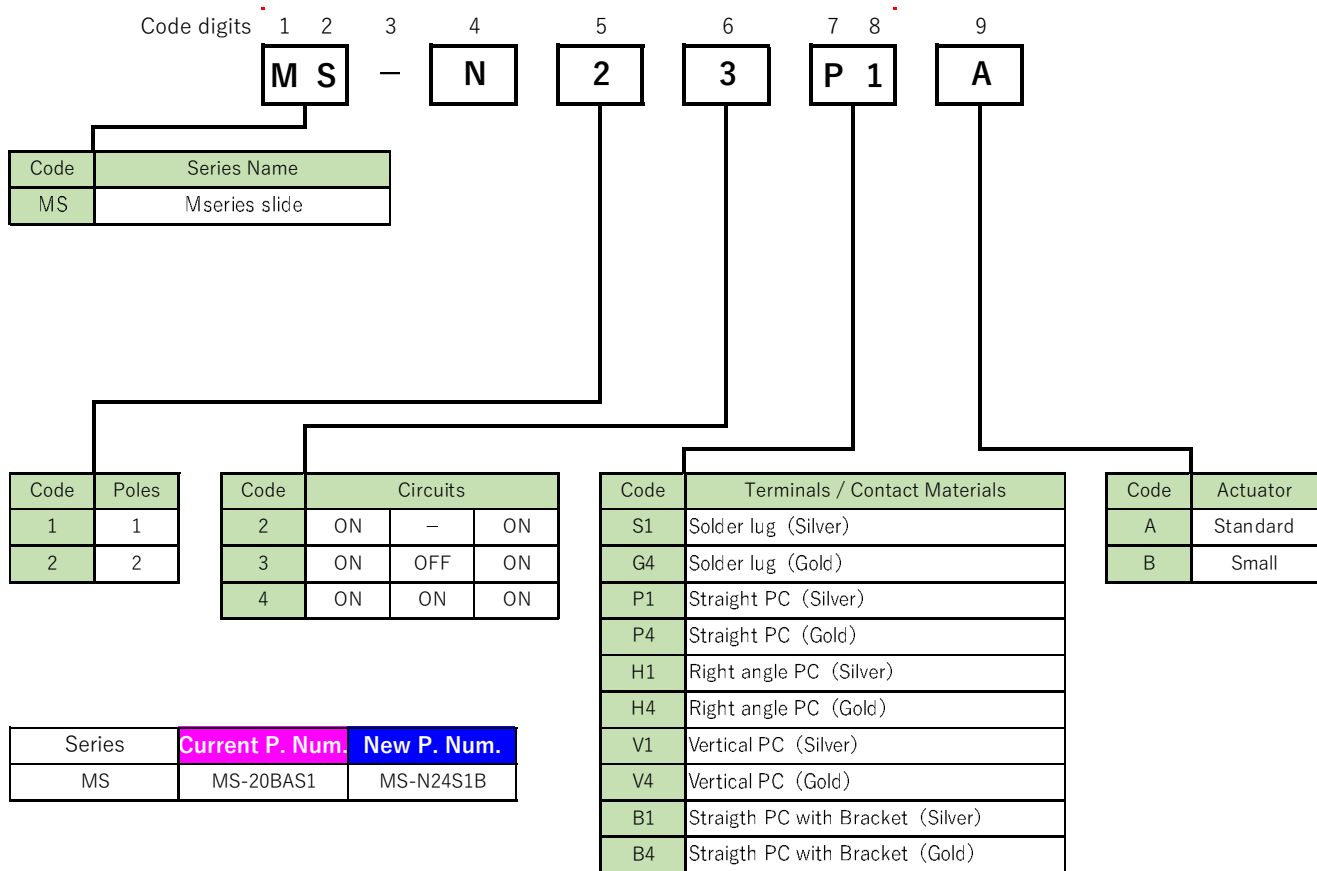

4. Structure of Part Number (7) M slide