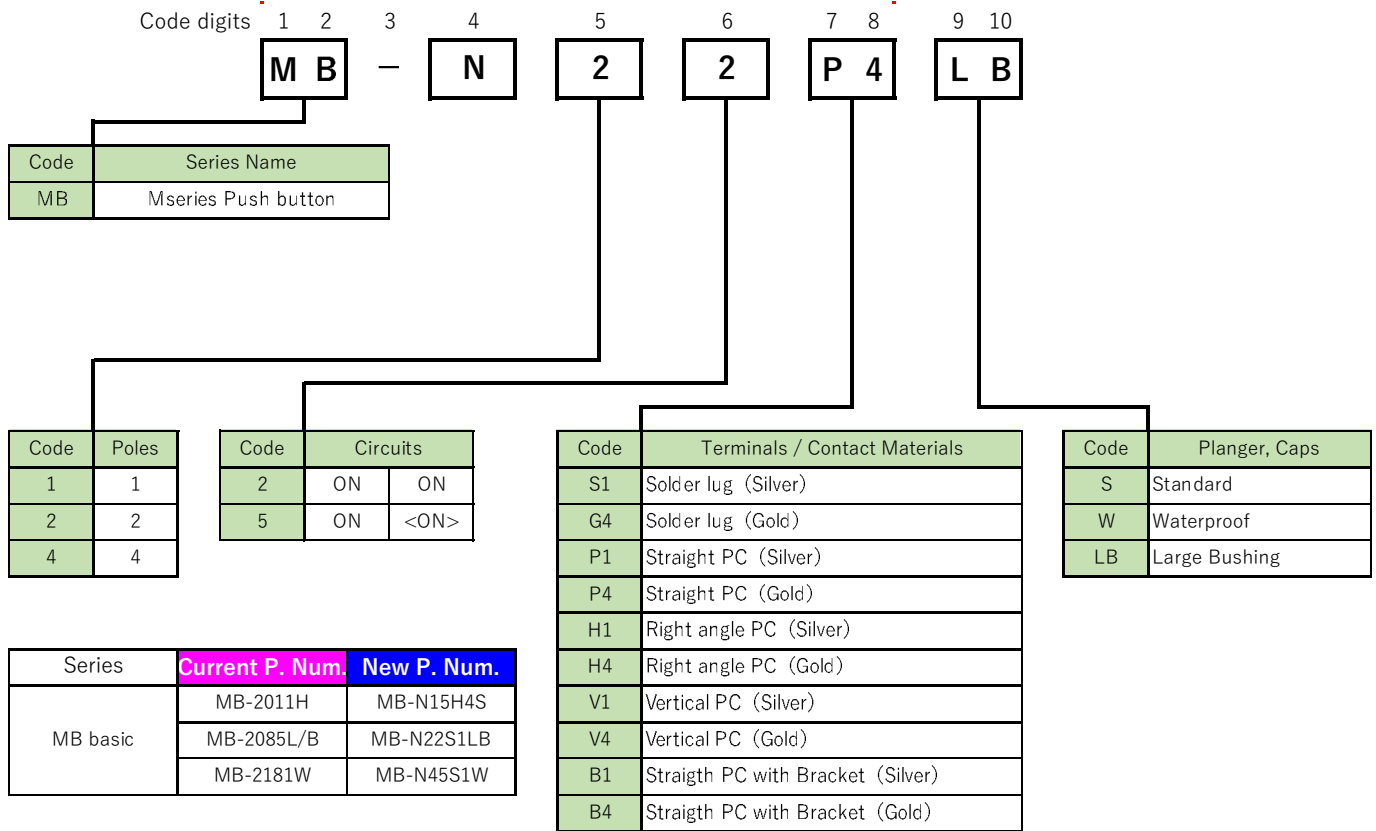

4. Structure of Part Number (3) M Rocker

4. Structure of Part Number (4) M illuminated Rocker

Series	Current P. Num.	New P. Num.
M illum. rocker	M-2113NR	M-NL13S1WTR

4. Structure of Part Number (5) M Push button