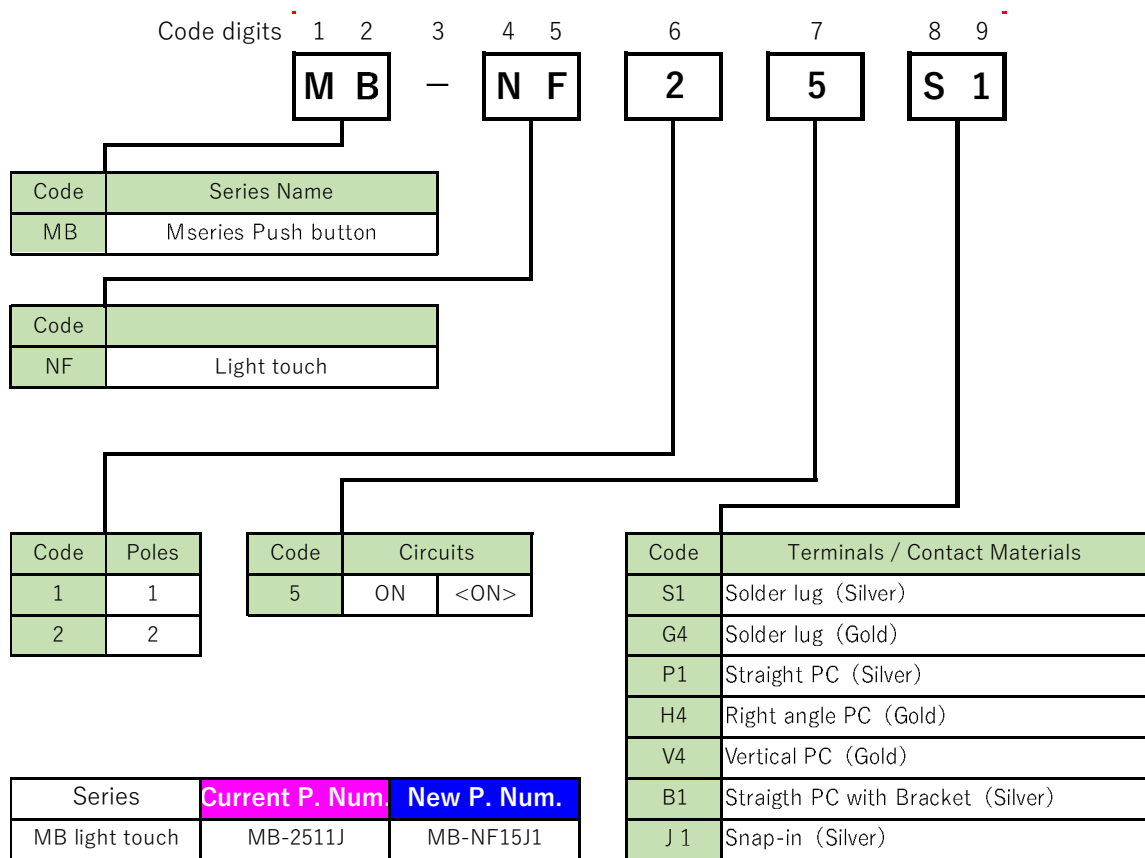

4. Structure of Part Number (6) M light touch push button