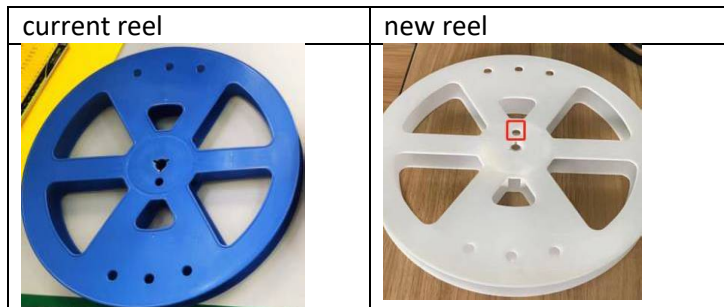

Product Change Notification

LFPCN#: 41456

Issue Date: Aug 2, 2022

By: Xu Jin

Sr. Product Manager

JXu5@littelfuse.com

Type of Notification: Change packing reel for GDT parts (LS type)

Description of Change:

LF will change the packing reel for GDT parts (LS type). The size of the package and the quantity of products in the package remain the same.

Impacted Part Number:

CG2230LSTR
CG2470LSTR
CG75LSTR
CG75LS
CG90LS
CG90LSTR
CG2350LSTR
CG2800LS
CG2300LS
CG2300LSSN
CG2470LS
CG2600LS
CG21000LSTR
CG110LSTR