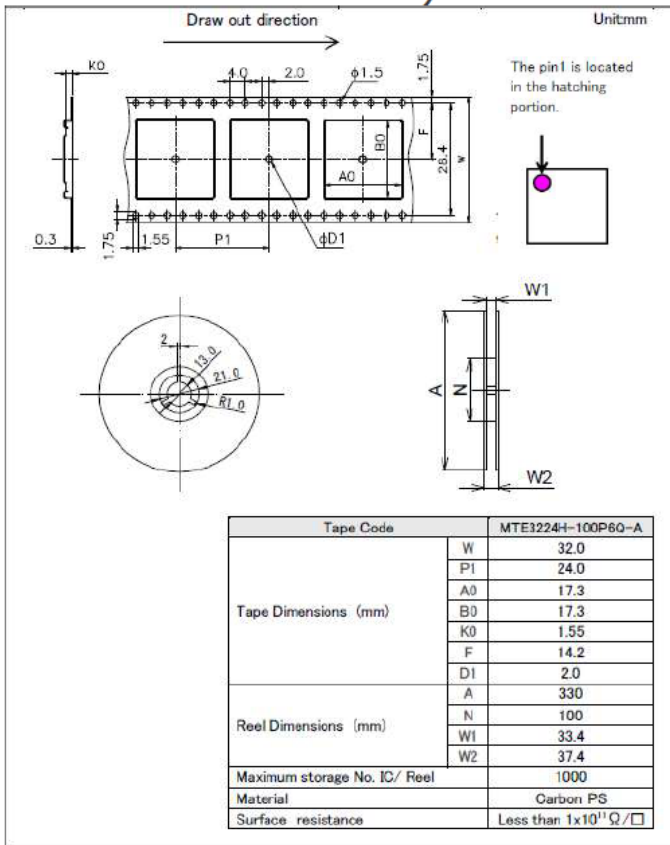

Before (W:32mm)