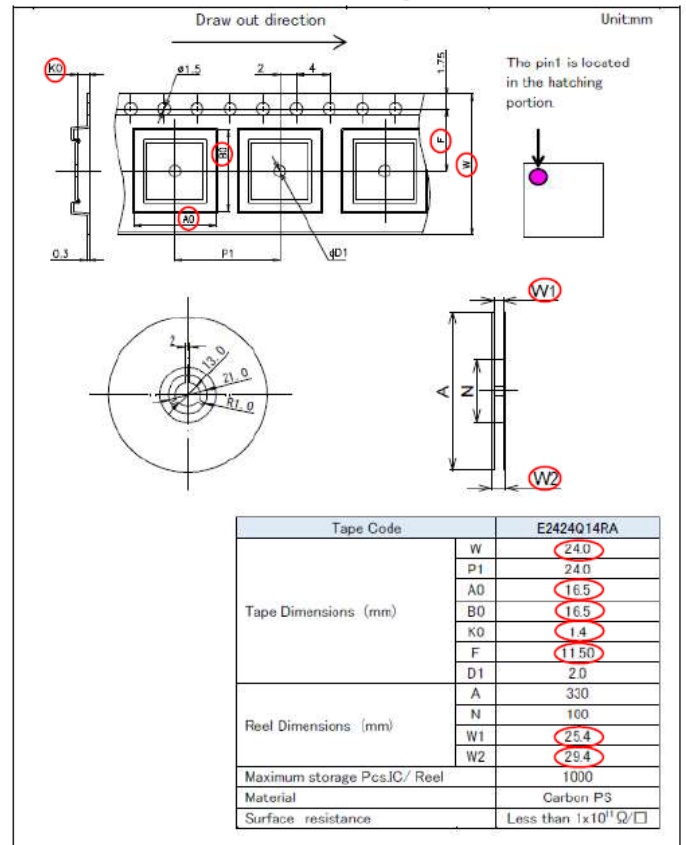

After (W:24mm)

Item	Check result	Judgement
Machine	The same as current products.	No risk
Method	The same as current products.	No risk
Man	The same as current products.	No risk
Material	Only use certificated materials. It has been confirmed that this product is equivalent to the current product and has no problem.	No risk