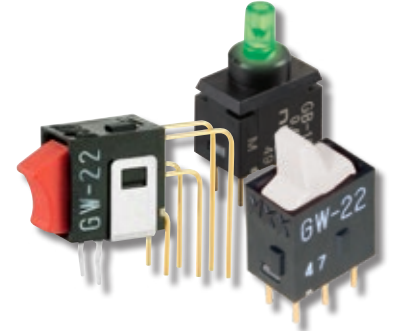

## Changes to Location & Production for GB Pushbuttons & GW Rockers & Paddles

Type of Change:

- Engineering     Part Number  
 Product         Appearance

There will be revisions to the production and manufacture location for GB Pushbuttons and GW Rockers and Paddles, both illuminated and nonilluminated in each series. Previously, the lot code on the switch body had a dot mark above the first digit, but now the dot mark will be above the second digit. The shipping box for these pushbuttons, rockers or paddles had "CHINA FACTORY" on the side, but will be replaced with "PHILIPPINES FACTORY." These changes will apply to standard and custom GB Pushbuttons and GW Rockers. Effected standard part numbers for GB Series are below, and standard GW Series part numbers are on page 2.

**Change Notices CN-0369 and CN-0369-A are both canceled and replaced by CN-0388.**

Changes for GB Pushbuttons & GW Rockers & Paddles

	Lot Number	Shipping Box
<b>Before Changes</b>	Dot Mark Above First Digit  Enlarged to Show Detail	 "CHINA FACTORY" printed on side of box
<b>After Changes</b>	Dot Mark Above Second Digit  Enlarged to Show Detail	 "PHILIPPINES FACTORY" printed on side of box