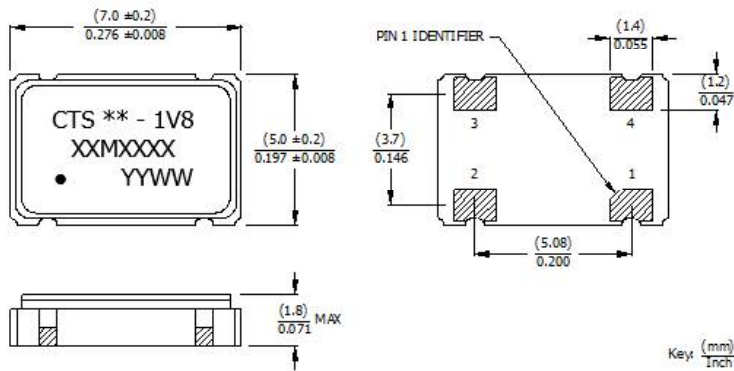

MECHANICAL SPECIFICATIONS

PACKAGE DRAWING

MARKING INFORMATION

1. ** - Manufacturing Site Code.
2. XXMXXXX - Frequency marked with 4 significant digits after the 'M'.
3. YYWW – Date code, YY – year, WW – week.

NOTES

1. Termination pads (e4), barrier-plating is nickel (Ni) with gold (Au) flash plate.
2. Reflow conditions per JEDEC J-STD-020.