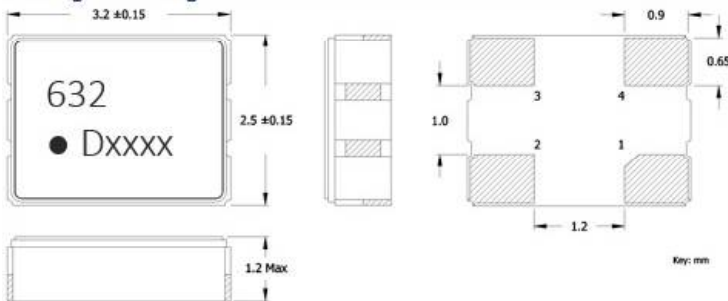

**Model 632 [drawing 008-0328-0]**

Change To - New Format, Revision F]

**Mechanical Specifications**

Package Drawing

Marking Information

1. 632 – CTS Model.
2. D – Date Code. See Table I for codes.
3. xxxx – Frequency Code.  
3-digits, frequencies below 100MHz  
4-digits, frequencies 100MHz or greater  
[See document 016-1454-0, Frequency Code Tables.]