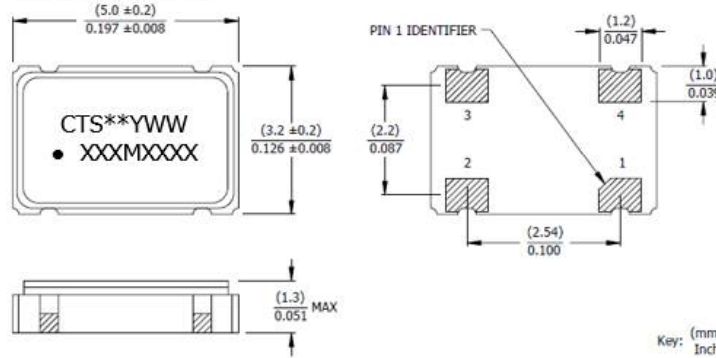

Change From - Old Format, Revision I]

**MECHANICAL SPECIFICATIONS**

PACKAGE DRAWING

**MARKING INFORMATION**

1. \*\* - Manufacturing Site Code.
2. YWW – Date code, Y – year, WW – week.
3. XXXMXXXX – Frequency is marked with only leading significant digits before the 'M' and 4 digits after the 'M' [including zeros].  
Ex. XXMXXXX [62M5000]  
XXMXXXX [155M5200]