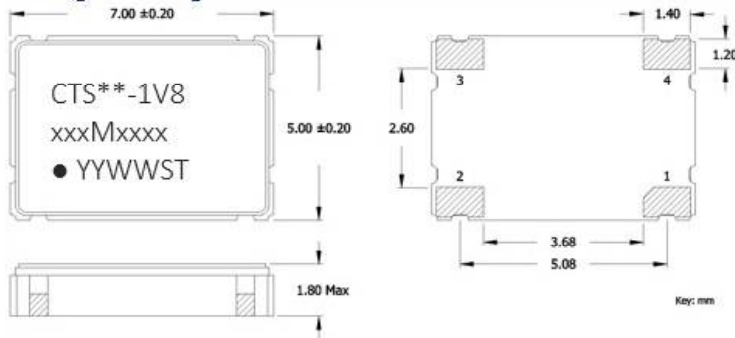

**Model CB1V8 [drawing 008-0277-0]**

Change To - New Format, Revision C]

**Mechanical Specifications**

Package Drawing

**Marking Information**

1. \*\* – Manufacturing Site Code.
2. xxxMxxxx – Frequency is marked with 1,2 or 3 leading significant digits before the “M” and 4 digits after the “M” [including zeroes].  
Ex. xMxxxx [3M5795]  
xxMxxxx [14M3181]  
xxMxxxx [25M0000]  
xxxMxxxx[125M0000]
3. YYWW – Date Code; YY = year, WW = week.
4. ST – Frequency Stability/Temperature Code.  
[Refer to ordering information for codes.]