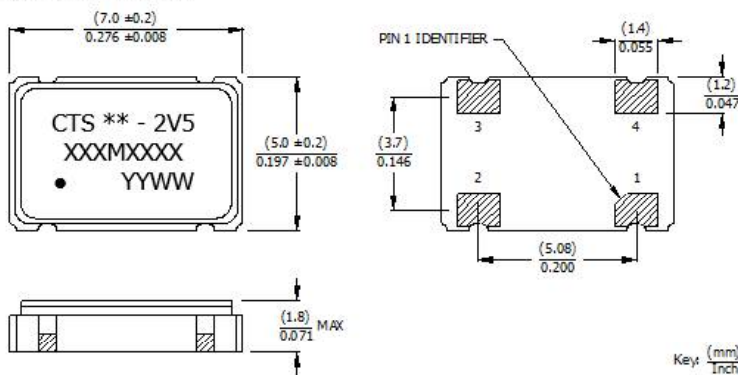

MECHANICAL SPECIFICATIONS

PACKAGE DRAWING

MARKING INFORMATION

1. ** - Manufacturing Site Code.
2. XXXMXXXX - Frequency marked with 4 significant digits after the 'M'.
3. YYWW – Date code, YY – year, WW – week.

NOTES

1. Termination pads (e4), barrier-plating is nickel (Ni) with gold (Au) flash plate.
2. Reflow conditions per JEDEC J-STD-020.

Change Instructions: NA

Implementation Date: Factory will transition to new marking format per the following schedule. During these time periods there may be shipments that overlap with old and new revision marking formats, and will be fully implemented by 07/29/2022.

- Model 632: month of July 2022, date code U
- Model 636: month of July 2022, date code U
- Model CB1V8: last week of June, date code 2227
- Model CB2V5: last week of June, data code 2227

Notes: Marking change will not affect form-fit-function of device, inventory currently at customers or CTS Distributors, finished goods stock at factory or product in transit.

CTS Contact: John Metzler
E-Mail: john.metzler@ctscorp.com
Phone: 630-577-8828

CTS Approvals: CTS internal PCN electronic signatures.