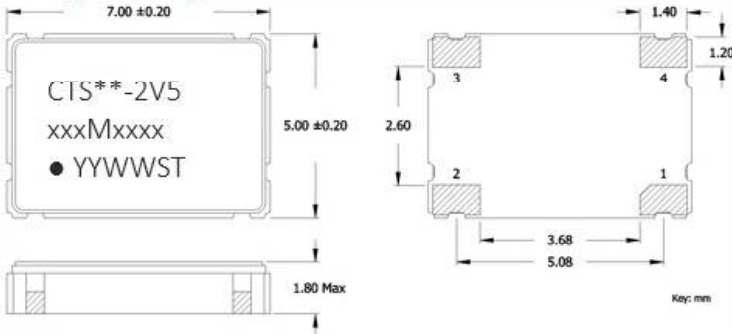

**Mechanical Specifications**

Package Drawing

Marking Information

1. \*\* – Manufacturing Site Code.
2. xxxMxxxx – Frequency is marked with 1,2 or 3 leading significant digits before the “M” and 4 digits after the “M” [including zeroes].  
Ex. xMxxxx [3M5795]  
xxMxxxx [14M3181]  
xxMxxxx [25M0000]  
xxxMxxxx[125M0000]
3. YYWW – Date Code; YY = year, WW = week.
4. ST – Frequency Stability/Temperature Code.  
[Refer to ordering information for codes.]