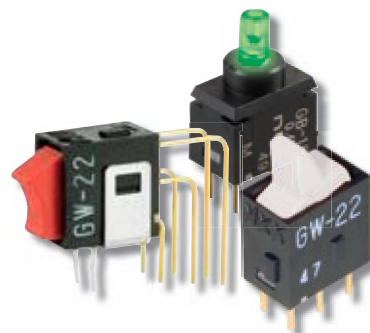

Change Notice

GB & GW Series

Changes to Location & Production for GB Pushbuttons & GW Rockers & Paddles

Type of Change:

- Engineering Part Number
 Product Appearance

The original Change Notice CN-0369 released April 2021 is being reissued as CN-0369-A. The only new changes are the Effective Dates as shown below.

Changes for GB Pushbuttons & GW Rockers & Paddles

There will be revisions to the production and manufacture location for GB Pushbuttons and GW Rockers and Paddles, both illuminated and nonilluminated in each series. Previously, the lot code on the switch body had a dot mark above the first digit, but now the dot mark will be above the second digit. The shipping box for these pushbuttons, rockers or paddles had "CHINA FACTORY" on the side, but will be replaced with "PHILIPPINES FACTORY." These changes will apply to standard and custom GB Pushbuttons and GW Rockers. Effected standard part numbers for GB Series are below, and standard GW Series part numbers are on page 2.