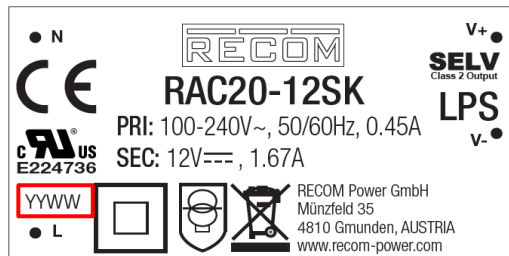

Affected Products - AC/DC "K-Series"

Dear customers,

We herewith inform you that to support our smart manufacturing process and traceability we have changed the datecode marking on our "K-Series" AC/DC products.

Currently, the products are identified with a datecode laser marked on top of the housing. After the change a separate lot number label with a machine-readable Datamatrix 2D-Code along with the datecode will be affixed to the side of the product.

There is no change to the performance or specification of the products.

Details about affected Product series:

Before: Datecode "YYWW" laser marked on top side of product

After: 2D-Code + Lot Number (Datecode "YYWW") attached to side of product