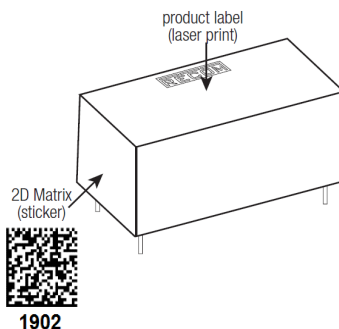

Power GmbH
Münzfeld 35
Tel: +43(0)7612-88325-700
Fax: +43(0)7612-88325-801

Authorized Signature

i.A. Steve Roberts, Product Innovation Manager
Signed for and on behalf of RECOM Power GmbH

Effective Date 01.01.2020

For further information, please contact our sales teams:

- **Europe:** Tel: +49 (0) 6102-88381-0 or info@recom-electronic.com
- **Asia:** Tel: +65 62768795 or enquiry@recom-power.com
- **North-America:** Tel: +1-720-386-0400 or admin@recom-power.com