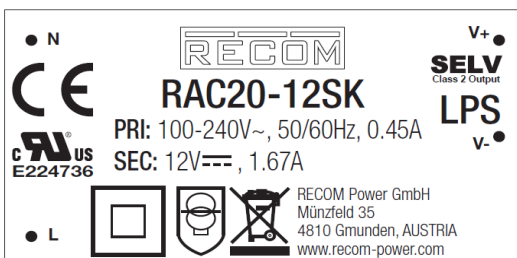

Power GmbH
Münzfeld 35
Tel: +43(0)7612-88325-700
Fax: +43(0)7612-88325-801

Authorized Signature

i.A. Steve Roberts, Product Innovation Manager
Signed for and on behalf of RECOM Power GmbH

Effective Date 01.01.2020

For further information, please contact our sales teams:

- **Europe:** Tel: +49 (0) 6102-88381-0 or info@recom-electronic.com
- **Asia:** Tel: +65 62768795 or enquiry@recom-power.com
- **North-America:** Tel: +1-720-386-0400 or admin@recom-power.com