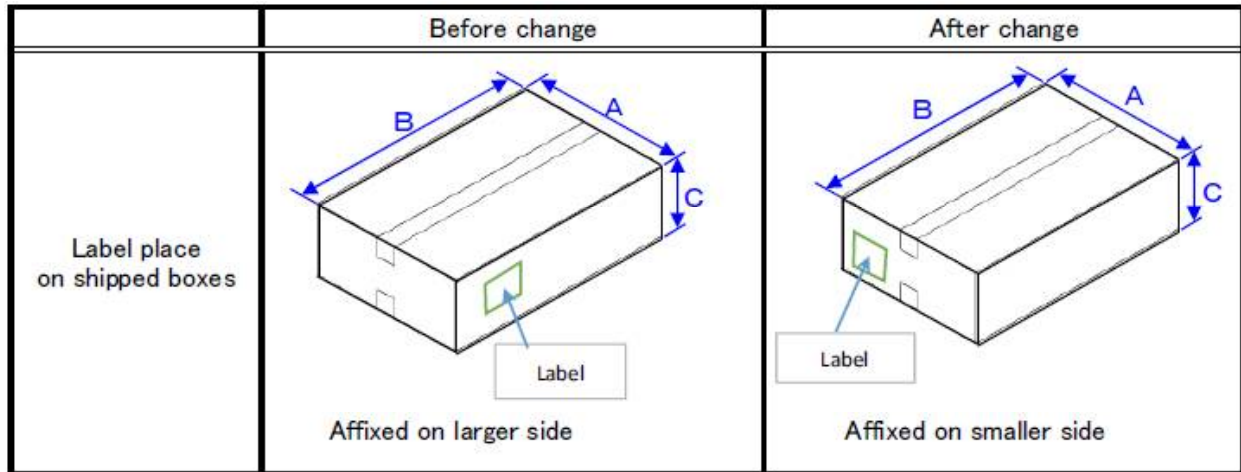

Product Change Notice

Alps PCN: LO060820_Disti

Date: June 8, 2020

Type of Change: Packaging Change

Title of Change: 2020 Notice of Packaging Change_VR Products

Description of Change: Alps Alpine will be changing the label placement on the shipped boxes of our VR products. This change has no impact to Alps Alpine products. It is only for packaging purposes.

Contact Information: Sales and Marketing Contact
Sales@alps.com
Alps Alpine North America, Inc.

Products Affected: Encoders, Multi-Control Devices, and Potentiometers

PACKAGE CHANGE

1. Description of change

* Quantity of products per box does not change.

2. Applied products

Please refer to the list of products below.

* It is also going to be applied to new products registered after May 1, 2020.

3. Reason of change

To standardize our products.

4. Date of change

Running change after October 2020 manufactured products.

Note: Lack of acknowledgment of this PCN within 30 days constitutes acceptance of change.