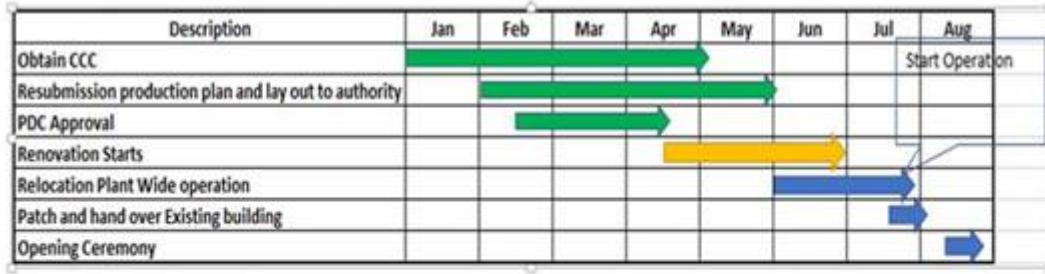

From: Smith, Kathy [DIALIGHT]
Sent: Tuesday, May 21, 2019 6:33 PM
Subject: PCN# 66561- Product Change Notice 55524 new facility MYS

Pls make note of the new time frame in regards to PCN 55524 / Dialight has moved the date from June to second and third week of July 2019. All government approvals have been made however construction is moving slower than originally expected.