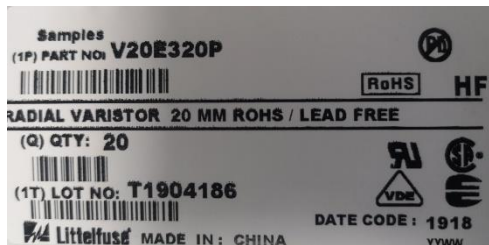

Current label with UR and CSA marking