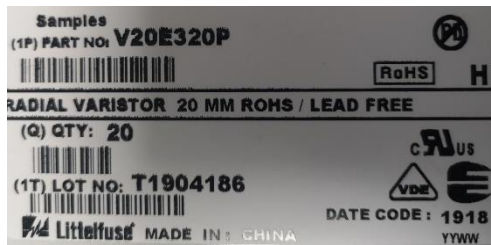

New label with cURus marking

Affected Product Series: HB34, HF34, HG34, DHB34, HA, RA, UltraMOV 25S, LA, CIII, UltraMOV, LV UltraMOV, HMOV, AUMOV, ZA Varistor Series.
Please see attached the affected part number list.

Please respond to us by **May 31st, 2019** to acknowledge notification of this change. If we do not hear from you then we will expect that this change has been accepted and no further action is required.
Thank you.

Best Regards
Johnny Chang
Product Manager
Littelfuse, Inc.