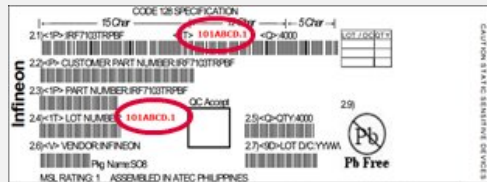

## Change of Lot Number Format in Bar Code Labeling

► **Products affected:**

See attached for affected parts.

► **Detailed Change Information:**

**Subject:** Change of Lot Number Format in Bar Code Labeling

**Reason:** Standardization of IR Legacy products with Infineon format on Lot Number format in Bar Code labels.

**Description:** Change of Lot Number Format in Bar Code Labeling

**Old**

**Lot Number in Bar Code Label**

- Is 9 characters based on split lot or mother lot.

**New**

- Is 8 characters based on mother lot.

or  
Is 11 characters based on split lot.

N° 1361-CUST90-C4048201

<b>▶ Product Identification:</b>	Traceability assured via date and lot code.
<b>▶ Impact of Change:</b>	No impact on electrical performance of the products as only the labeling on the product packing will be improved.
<b>▶ Attachments:</b>	1361-CUST90-C4048201-AffectedParts.xlsx
<b>▶ Intended start of delivery:</b>	19-May-2018