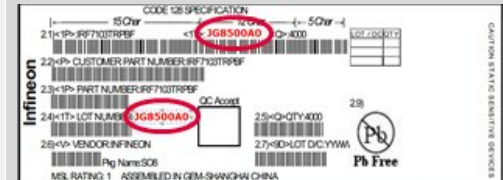

**Reason:** Standardization of IR Legacy products with Infineon format on Lot Number format in Bar Code labels.

**Description:** Change of Lot Number Format in Bar Code Labeling

**Old**

**Lot Number in Bar Code Label**

- Is 9 characters based on split lot or mother lot.

**New**

- Is 8 characters based on mother lot.

or  
Is 11 characters based on split lot.

N° 1361-CUST90-C4048201

<b>▶ Product Identification:</b>	Traceability assured via date and lot code.
<b>▶ Impact of Change:</b>	No impact on electrical performance of the products as only the labeling on the product packing will be improved.
<b>▶ Attachments:</b>	1361-CUST90-C4048201-AffectedParts.xlsx
<b>▶ Intended start of delivery:</b>	19-May-2018