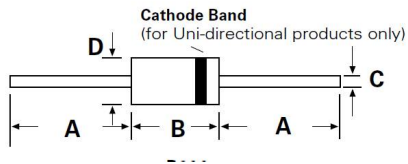

Brief

1.0 Objective:

Datasheet correction about C dimension of P600 package products from 1.22mm~1.32mm to 1.22mm~1.36mm. No any change to physical product itself.

2.0 Scope:

TVS	Package	Product Series
Axial Leaded Commercial TVS	P600	5KP, 15KPA, 20KPA and 30KPA
Axial Leaded Automotive TVS	P600	SLD and TP5KP
Axial Leaded High Reliability TVS	P600	5KP-HR/HRA, 5KP-HC, 15KPA-HR/HRA, 15KPA-HC/HCA, 30KPA-HR/HRA, 30KPA-HC/HCA, TLP, TLPA, TLP-HC/HCA

3.0 Datasheet update summary:

Current dimensions on published datasheet:

Dimensions				
Dimensions	Inches		Millimeters	
	Min	Max	Min	Max
A	1.000	-	25.40	-
B	0.340	0.360	8.60	9.10
C	0.048	0.052	1.22	1.32
D	0.340	0.360	8.60	9.10

Updated dimensions on published datasheet:

Dimensions				
Dimensions	Inches		Millimeters	
	Min	Max	Min	Max
A	1.000	-	25.40	-
B	0.340	0.360	8.60	9.10
C	0.048	0.054	1.22	1.36
D	0.340	0.360	8.60	9.10

SLD10-018
SLD10-018-B
SLD10U-017
SLD10U-017-B
SLD10U-022
SLD10U-022-B
SLD11-018
SLD11-018-B
SLD11U-017
SLD11U-017-B
SLD12-018
SLD12-018-B
SLD12U-017
SLD12U-017-B
SLD13-018
SLD13-018-B
SLD13U-017
SLD13U-017-B
SLD14-018
SLD14-018-B
SLD14U-017
SLD14U-017-B
SLD15-018
SLD15-018-B
SLD15U-017
SLD15U-017-B
SLD16-018
SLD16-018-B
SLD16U-017
SLD16U-017-B
SLD17-018
SLD17-018-B
SLD17U-017
SLD17U-017-B
SLD18-018
SLD18-018-B
SLD18U-017
SLD18U-017-B
SLD20-018
SLD20-018-B
SLD20U-017
SLD20U-017-B
SLD22-018
SLD22-018-B
SLD22U-017
SLD22U-017-B
SLD24-018