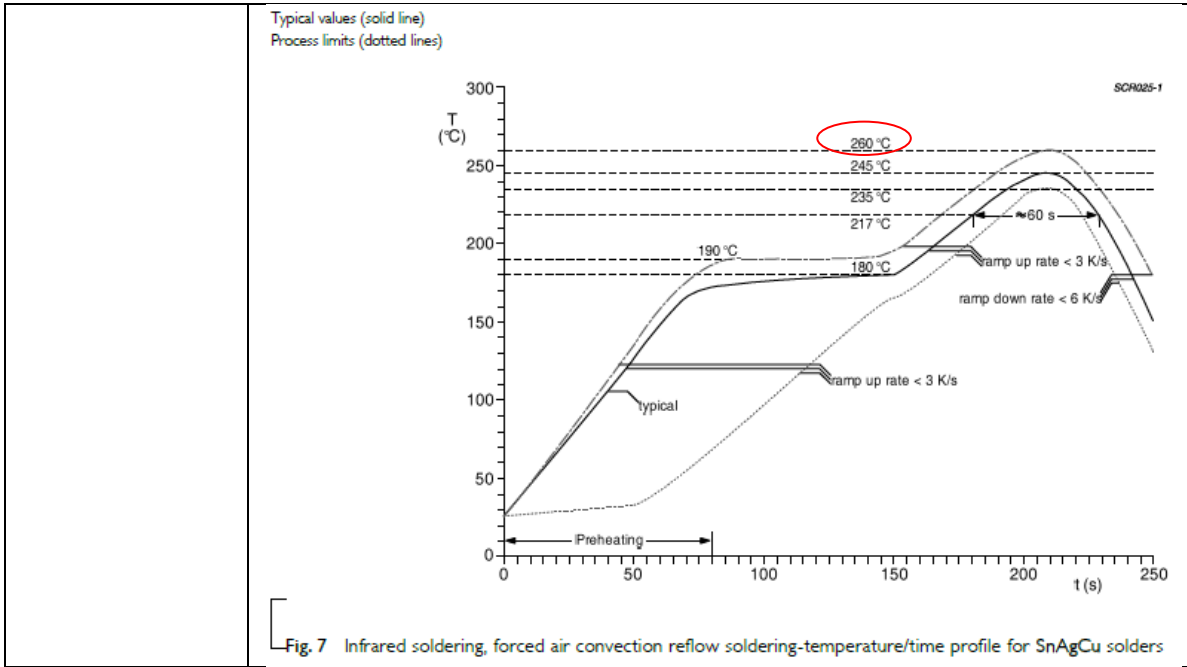

REASONS: To rectify the typo of the highest temperature in soldering profile for SnAgCu solders in mounting datasheet

EXPECTED INFLUENCE ON PERFORMANCE: N/A

EXPECTED INFLUENCE ON QUALITY AND RELIABILITY: N/A

CHANGE:

WITHDRAWAL: None

Quality REPORTS available: N/A

SAMPLES available: N/A

Implementation date: October 2nd, 2017

Type identification after change: N/A

SUGGESTION FOR ALTERNATIVE PRODUCTS: None

Quality Manager: *N.J. Chen*

Product Manager: *Branda Chen*

Sales Manager:

Signature:

Signature: *Branda Chen*

Signature:

Date: 2017-09-13

Date: 2017-09-13

Date:

FOR MORE INFORMATION, CONTACT: Yageo contact window

RETURN YOUR COMMENTS BEFORE: September 29th, 2017

Remarks:

Comments:

Date:

Function:

Signature: